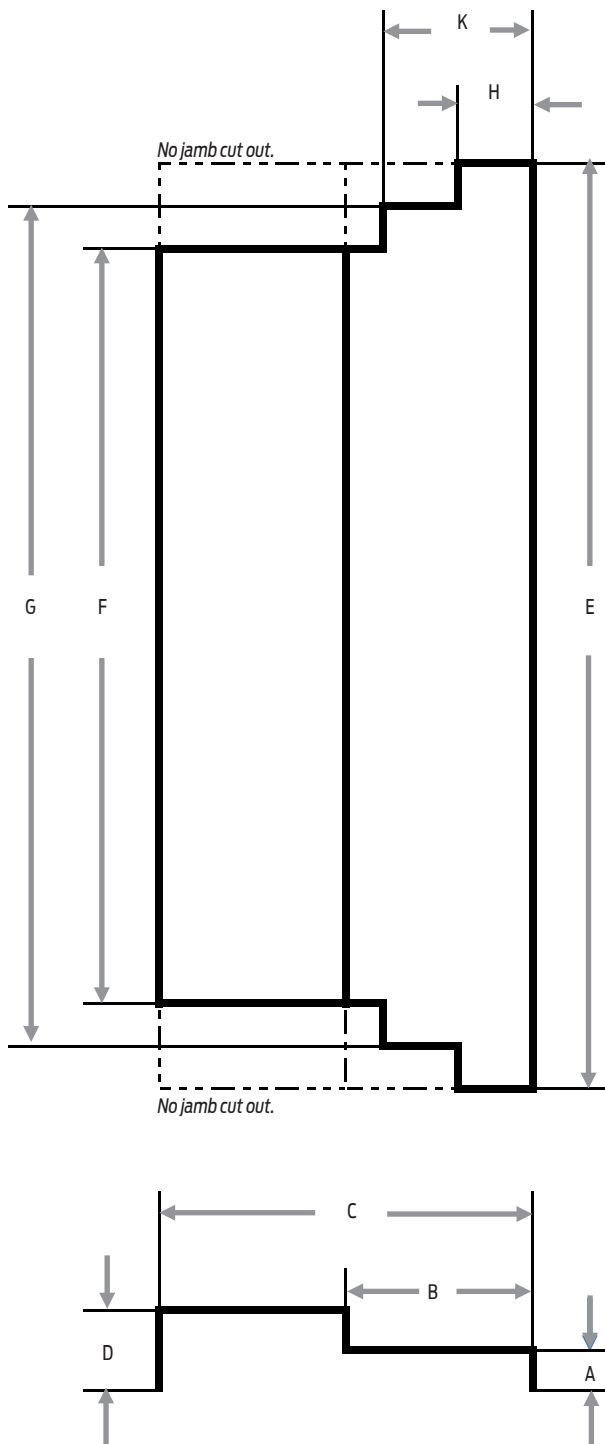

Zero International - Custom Bulkhead Template

Company Name: _____

Contact: _____

Phone: _____

Email: _____

Purchase Order #: _____

Email to: Zero.Customer.Support@Allegion.com or Fax to: (800)851-0000

Please complete Qty.

Product	Desc.	Qty.
669A	Aluminum	
669S	Steel	
669STST	Stainless	

Please complete dimensions in inches or mm.

Must complete A-E, F-K optional if required.

	Dimension	Inches "	MM
Rectangular - No jamb cut outs	A minimum dimension 1"		
	B		
	C		
	D Can only be 1" greater than A		
	E		
Jamb Cut Outs	F		
	G		
	H		
	K